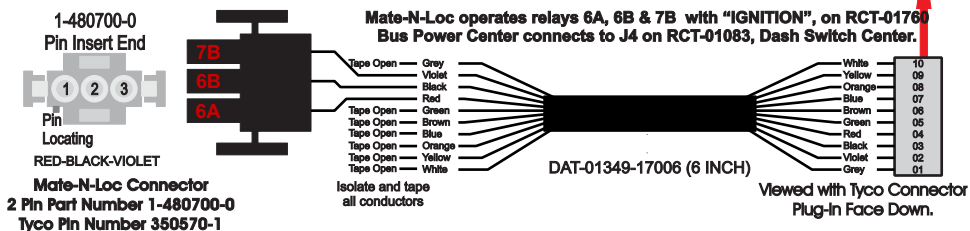

R. C. Tronics Incorporated

2573 East Kercher Road
Goshen, Indiana 46528
Toll Free 1-866-457-7790

Phone 1-574-642-3857
Fax 1-574-642-3858
<http://www.rctronics.com>

RCT-01407-0_05

FAC-01407-00000

S-01083

1-480700-0
Pin Insert End

Pin Locating
RED-BLACK-VIOLET
Mate-N-Loc Connector
2 Pin Part Number 1-480700-0
Tyco Pin Number 350570-1

Mate-N-Loc operates relays 6A, 6B & 7B with "IGNITION", on RCT-01760 Bus Power Center connects to J4 on RCT-01083, Dash Switch Center.

Isolate and tape all conductors

Viewed with Tyco Connector Plug-in Face Down.