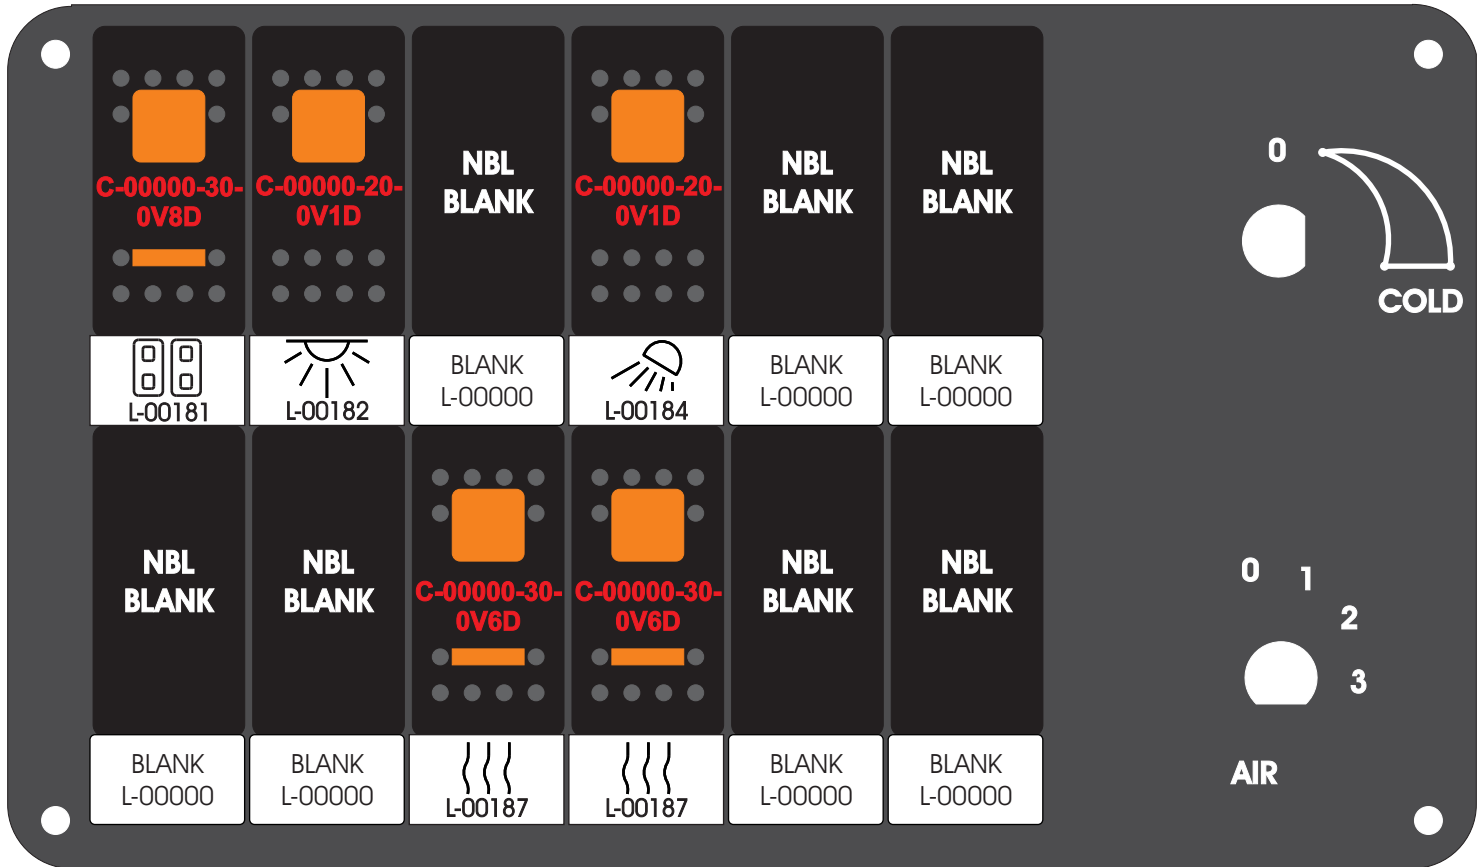

R. C. Tronics Incorporated

2573 East Kercher Road
Goshen, Indiana 46528
Toll Free 1-866-457-7790

Phone 1-574-642-3857
Fax 1-574-642-3858
<http://www.rctronics.com>

RCT-01407-0_05

FAC-01407-00000

S-01083

1-480700-0
Pin Insert End

Pin Locating
RED-BLACK-VIOLET
Mate-N-Loc Connector
2 Pin Part Number 1-480700-0
Tyco Pin Number 350570-1

Mate-N-Loc operates relays 6A, 6B & 7B with "IGNITION", on RCT-01760 Bus Power Center connects to J4 on RCT-01083, Dash Switch Center.

Isolate and tape all conductors

Viewed with Tyco Connector Plug-in Face Down.