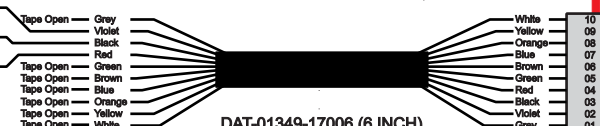

Pin Locating
RED-BLACK-VIOLET
Mate-N-Loc Connector
2 Pin Part Number 1-480700-0
Tyco Pin Number 350570-1

Mate-N-Loc operates relays 6A, 6B & 7B with "IGNITION", on RCT-01760 Bus Power Center connects to J4 on RCT-01083, Dash Switch Center.