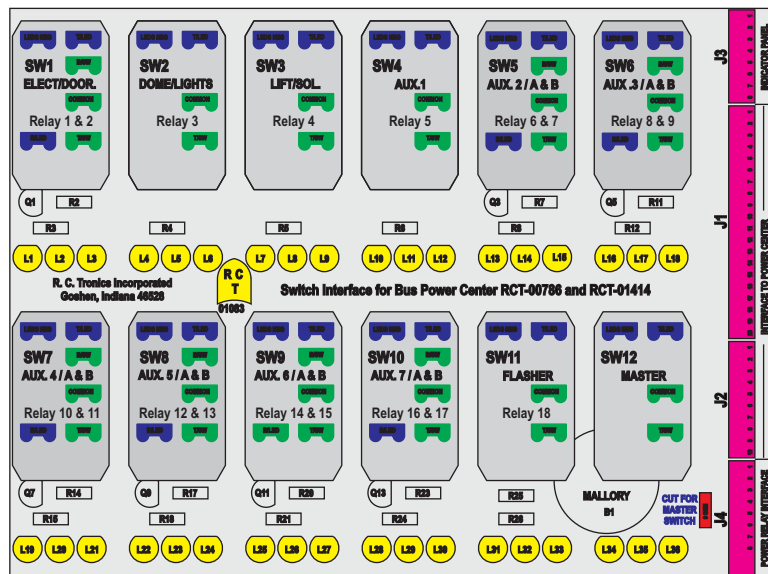

R. C. Tronics Incorporated

2573 East Kercher Road
Goshen, Indiana 46528
Toll Free 1-866-457-7790

Phone 1-574-642-3857
Fax 1-574-642-3858
<http://www.rctronics.com>

RCT-01407-0_05

FAC-01407-00000

S-01083

1-480700-0
Pin Insert End

Pin Locating
RED-BLACK-VIOLET
Mate-N-Loc Connector
2 Pin Part Number 1-480700-0
Tyco Pin Number 350570-1

Mate-N-Loc operates relays 6A, 6B & 7B with "IGNITION", on RCT-01760 Bus Power Center connects to J4 on RCT-01083, Dash Switch Center.

Isolate and tape all conductors

Viewed with Tyco Connector Plug-in Face Down.